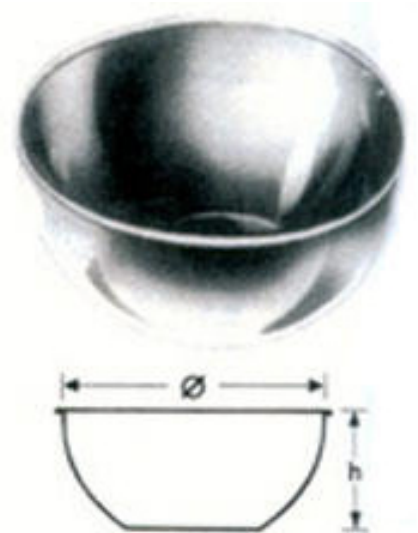

**BG-91-3505**

For lower jaws with interchangeable blade, rasp  
 surface on one side and the file on the other side,  
 Folding (two pieces) straight or bended  
 55 cm, 22

**Scaler, Hook Shape**

**BG-91-3506**

Tooth Instrument  
 55 cm, 22

Trays for Inst & Syringes

**Steriler Drums**

**BG-91-3401**

Trays for Inst

**Steriler Drums**

**BG-91-3402**

Trays for Inst  
150 X 150 mm

**High Polished**

**BG-91-3403**

Trays for Inst  
150 X 150 mm

**Perforated Trays**

**BG-91-3404**

Trays for Inst  
18/8, 505 X 305 X 60 mm

**Trays**

**BG-91-3405**