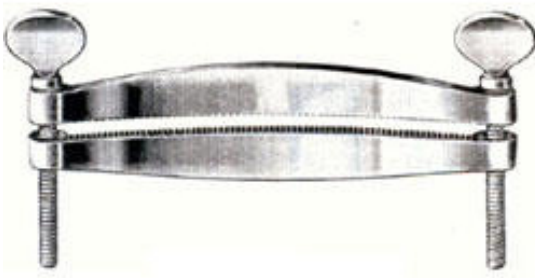

**Doyen Clamp**  
**BG-91-3203**  
Stainless steel

**Sheep Shear**  
**BG-91-3204**  
Stainless steel

**Hoof Shears**  
**BG-91-3205**  
Curved on flat scissors

**Torsion Fork**  
**BG-91-3206**  
With Fixation bar stainless steel