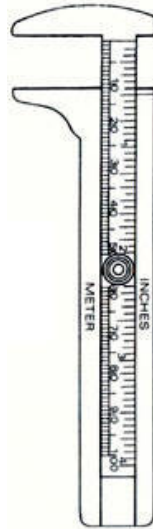

11"

**Charriere**  
**BG-91-3705**  
 Adjustable, with 3 saw blades, 3, 5 and 7mm wide 2  
 11"

**Satterlee**  
**BG-91-3706**  
 Post Mortem  
 12 1/4"

Fig. 1/2  
TG Chisel

**Stille**  
**BG-91-3707**  
Post Mortem  
23 9"

Fig. 1  
TG Chisel

**Virchow**  
**BG-91-3708**  
Stainless

Fig. 2  
Orcan

**Boley Gauge**

**BG-91-3801**

Screw lock

**Vernier Caliper**

**BG-91-3802**