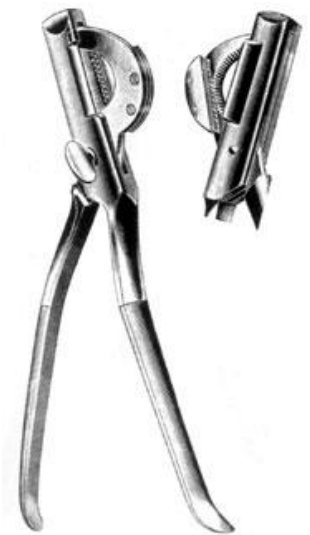

Inst Castration Emasculators

With wooden handle

113/4

**Castrating Forceps**

**BG-91-1009**

Castrating forceps

**Verboczy**

**BG-91-1010**

With clamping parts

**Haussmann**

**BG-91-1011**

Straight

**Haussmann**

**BG-91-1008**

Curved

**Double-Handed Hoof Knife With Wooden Handle**